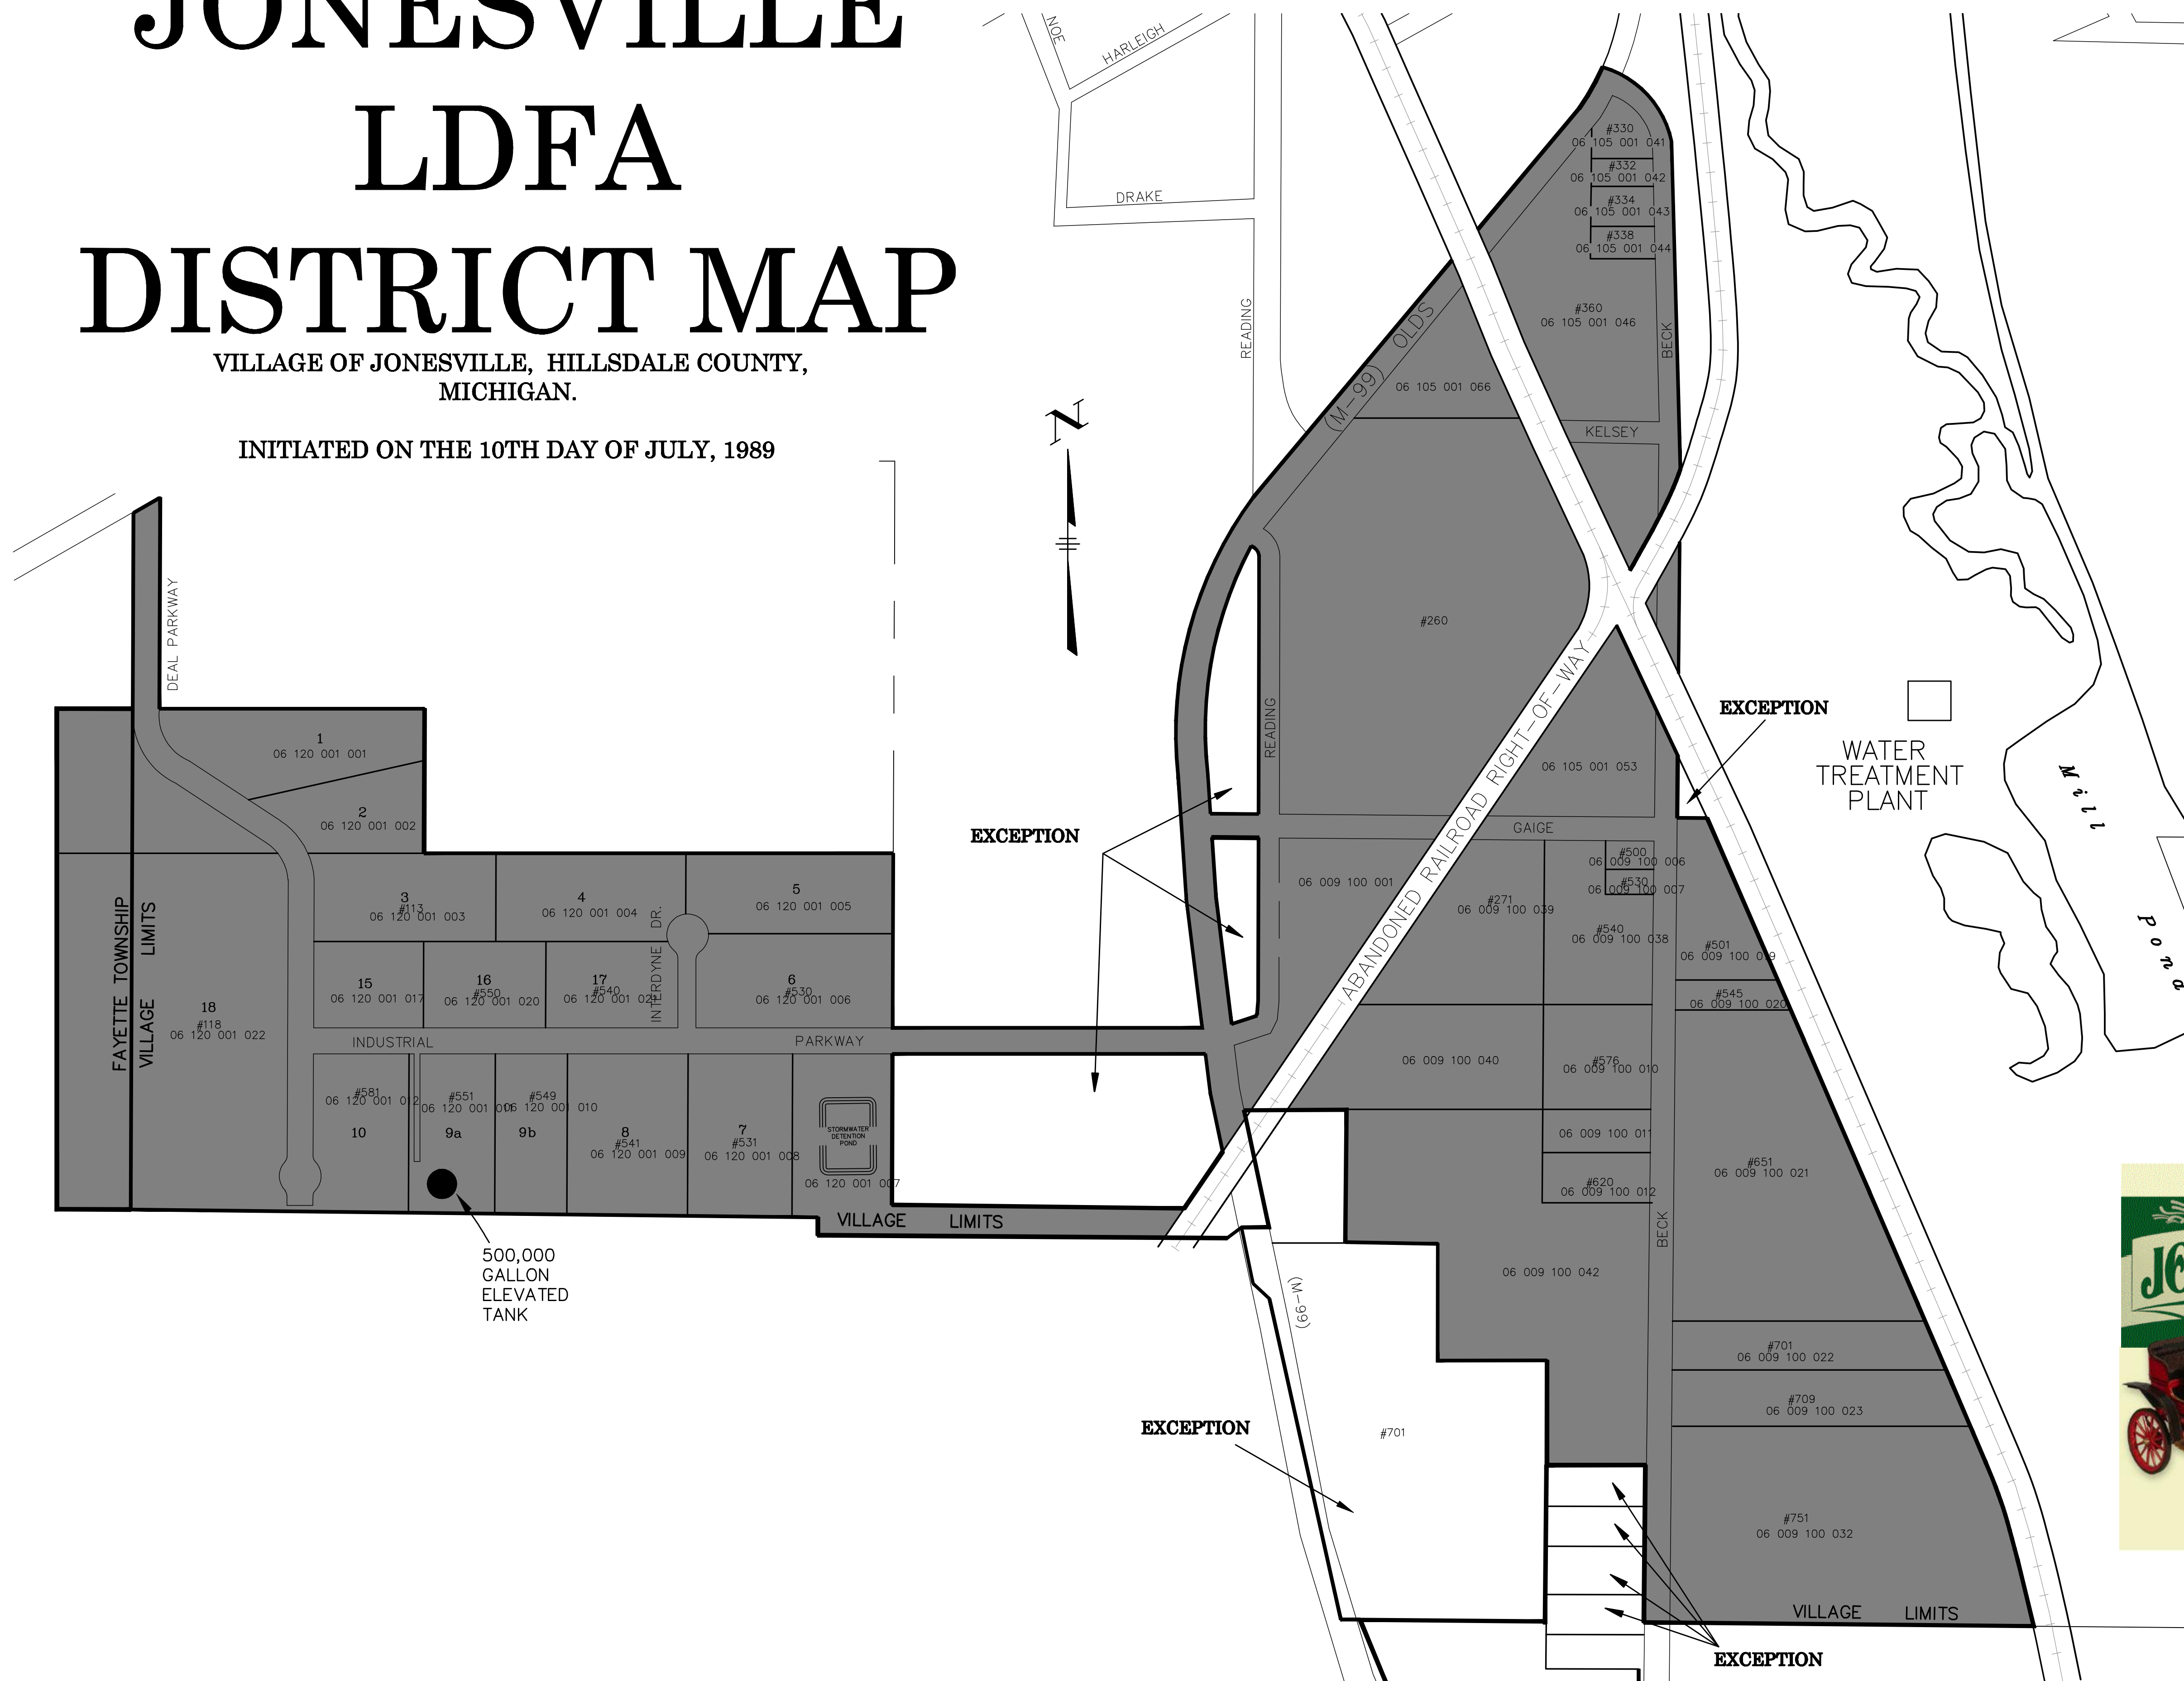

VILLAGE OF JONESVILLE LDFA DISTRICT MAP

VILLAGE OF JONESVILLE, HILLSDALE COUNTY,
MICHIGAN.

INITIATED ON THE 10TH DAY OF JULY, 1989

REVISION	DATE	DESCRIPTION

WOLVERINE
Engineers & Surveyors, Inc.
312 North Street
Mason, Michigan 48854
Ph: 317-676-9200
Fax: 317-676-9396
http://www.woleng.com

PROJECT		VILLAGE OF JONESVILLE HILLSDALE COUNTY, MICHIGAN
APPROVED		MHM
CHECKED		MHM
DRAWN		JPT
JOB NO.		MAPS
DATE		JAN. 2010
SCALE		NONE
SHEET NO.		1 OF 1

S:\Projects\MAPS\Village Of Jonesville\Map.dwg, Monday, January 11, 2010, 3:01:32 PM, Pott